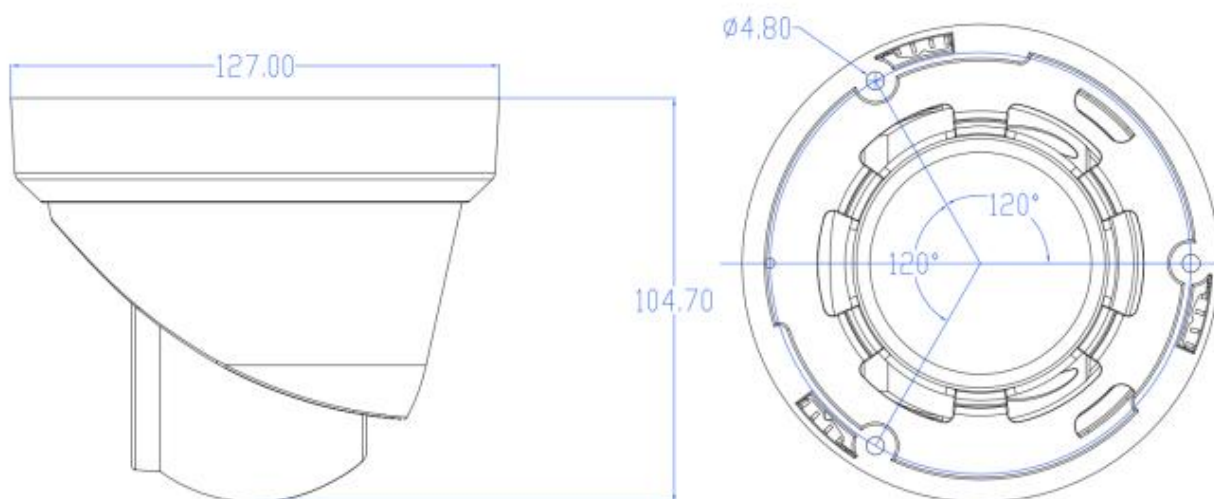

5MP Metal Turret POE IP Camera with 2.8mm

Model: 565690

Features:

- ❖ 1/3" CMOS sensor
- ❖ Max. 5MP resolution 2592 x 1944 output
- ❖ low illumination 0.01Lux
- ❖ Day/Night (ICR), AWB, 2D/3D-DNR, IR-CUT
- ❖ D-WDR, Motion Detection, Privacy Mask, Mirror, Flip
- ❖ RTSP and Onvif 17.06 compatible
- ❖ H.265/H.264 dual-stream media server
- ❖ Easy-to-use P2P Cloud service
- ❖ Multi web browser, PC Client, mobile APP remote access
- ❖ Optional customization Lens/Audio/POE, etc.
- ❖ Lightning protection 4000V
- ❖ Metal housing, Strong water-proof housing, IP66
- ❖ 18 pcs new array IR Leds, IR distance 30 meters
- ❖ HD 2.8 mm fixed lens
- ❖ Build in Microphone
- ❖ Internal POE, IEEE802.3af
- ❖ DC12V/2A
- ❖ Support Human detection and Moving detection

Technical Specifications:

Model	565690
Camera	
Image Sensor	1/3" CMOS
Effective Pixels	5 megapixels
Electronic Shutter	AUTO
Min. Illumination	0.01Lux@F1.2(AGC ON), 0Lux IR on
Day/Night	Auto/Color/(B/W)/Timing
WDR	Digital WDR
White Balance	Auto/Manual
BLC	Support
DNR	2D/3D DNR
Other	Multi-lines OSD, Motion Detection, Privacy Mask, Mirror
Encode	
Embedded Solution	SSC30KD
Video Standard	H.264/H.265
Video Resolution	Main Stream: 25FPS@5MP(2592x1944)/4MP(2592x1520)/3MP, 30fps@1080P/720P Sub stream: 25fps@D1/VGA/360P/CIF, etc.
Video Bitrates	32Kbps - 8Mbps, VBR/CBR
Audio Standard	G.711-u/G.711-a
Built-in Mic	Yes
Smart Event	Human Detection Motion Detection
IR Led	
IR Led	18 pcs SMD IR Leds
IR Distance	30 M
Lens	
Focal length	2.8 mm fixed lens
Optional Function	
POE, Audio, etc.	
Network Services	
Protocol	HTTP/RTSP/FTP/NFS/SMTP/DHCP/NTP, etc.
P2P	Yes
Web	IE , Firefox 32bit ESR, etc.
Media	CMS, Android, IOS
ONVIF	17.06 compatible
General	
Network Port	1-RJ45, 100Mbps, POE optional
Power Supply	12 VDC ± 10%
Power Consumption	< 5 W
Operating Temp.	-30°C-(+60)°C, 10%-90%RH